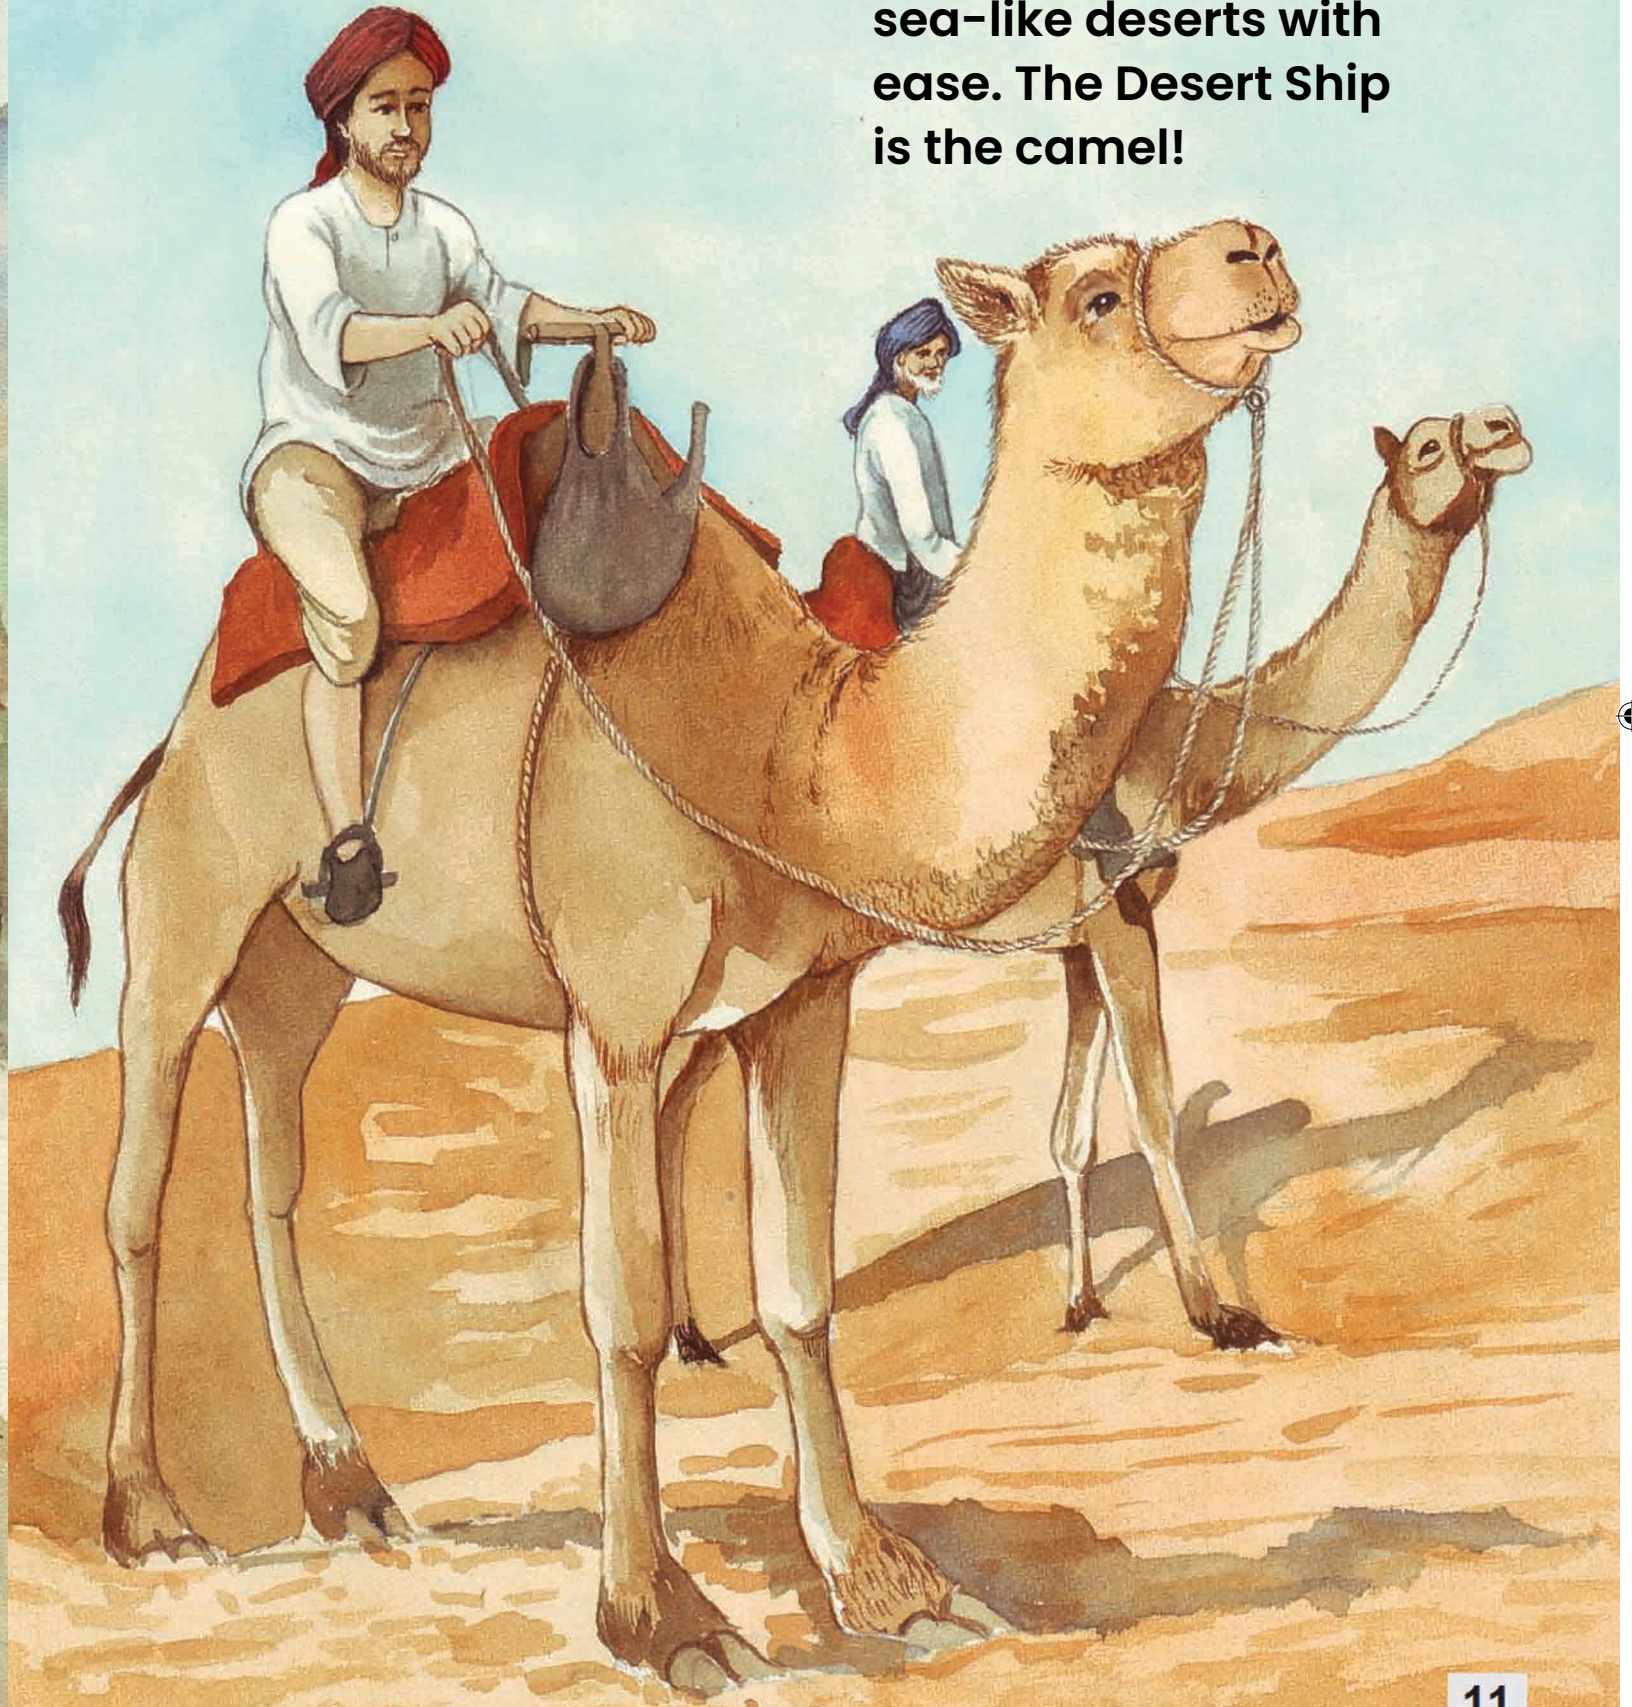

Our Friends in the Wild

Author
Ananta Prasad Wagle

Illustrator
Samit Shrestha

A detailed illustration of a red rooster with a large red comb and wattle, standing on a tall, conical woven basket. The rooster is facing right with its beak open as if crowing. The background features a warm, orange and yellow sky with a large, bright sun low on the horizon, suggesting sunrise. In the foreground, there is a wooden fence and a dirt path. The overall style is that of a classic children's book illustration.

The Time-Watching Bird

**“Cock-a-doodle-doo,
cock-a-doodle-do!”
The Time-Watching
Bird tells us when it’s
morning time. It is the
red rooster!**

The House Watchman

“Woof! Woof!”
Kale, the black dog, is
the House Watchman!

The Tailor Bird

A little stitching here, a little knitting there. The Tailor Bird is the weaverbird!

The Cleaner Bird

Cleans the bones,
cleans the landscape.
The Cleaner Bird is the
vulture!

The Little Plougher

It burrows and ploughs
the whole garden. The
Little Plougher is the
earthworm!

The Pony Car

Traveling narrow and steep roads where cars cannot go. The Pony Car is the donkey!

The Desert Ship

Roaming the vast,
sea-like deserts with
ease. The Desert Ship
is the camel!