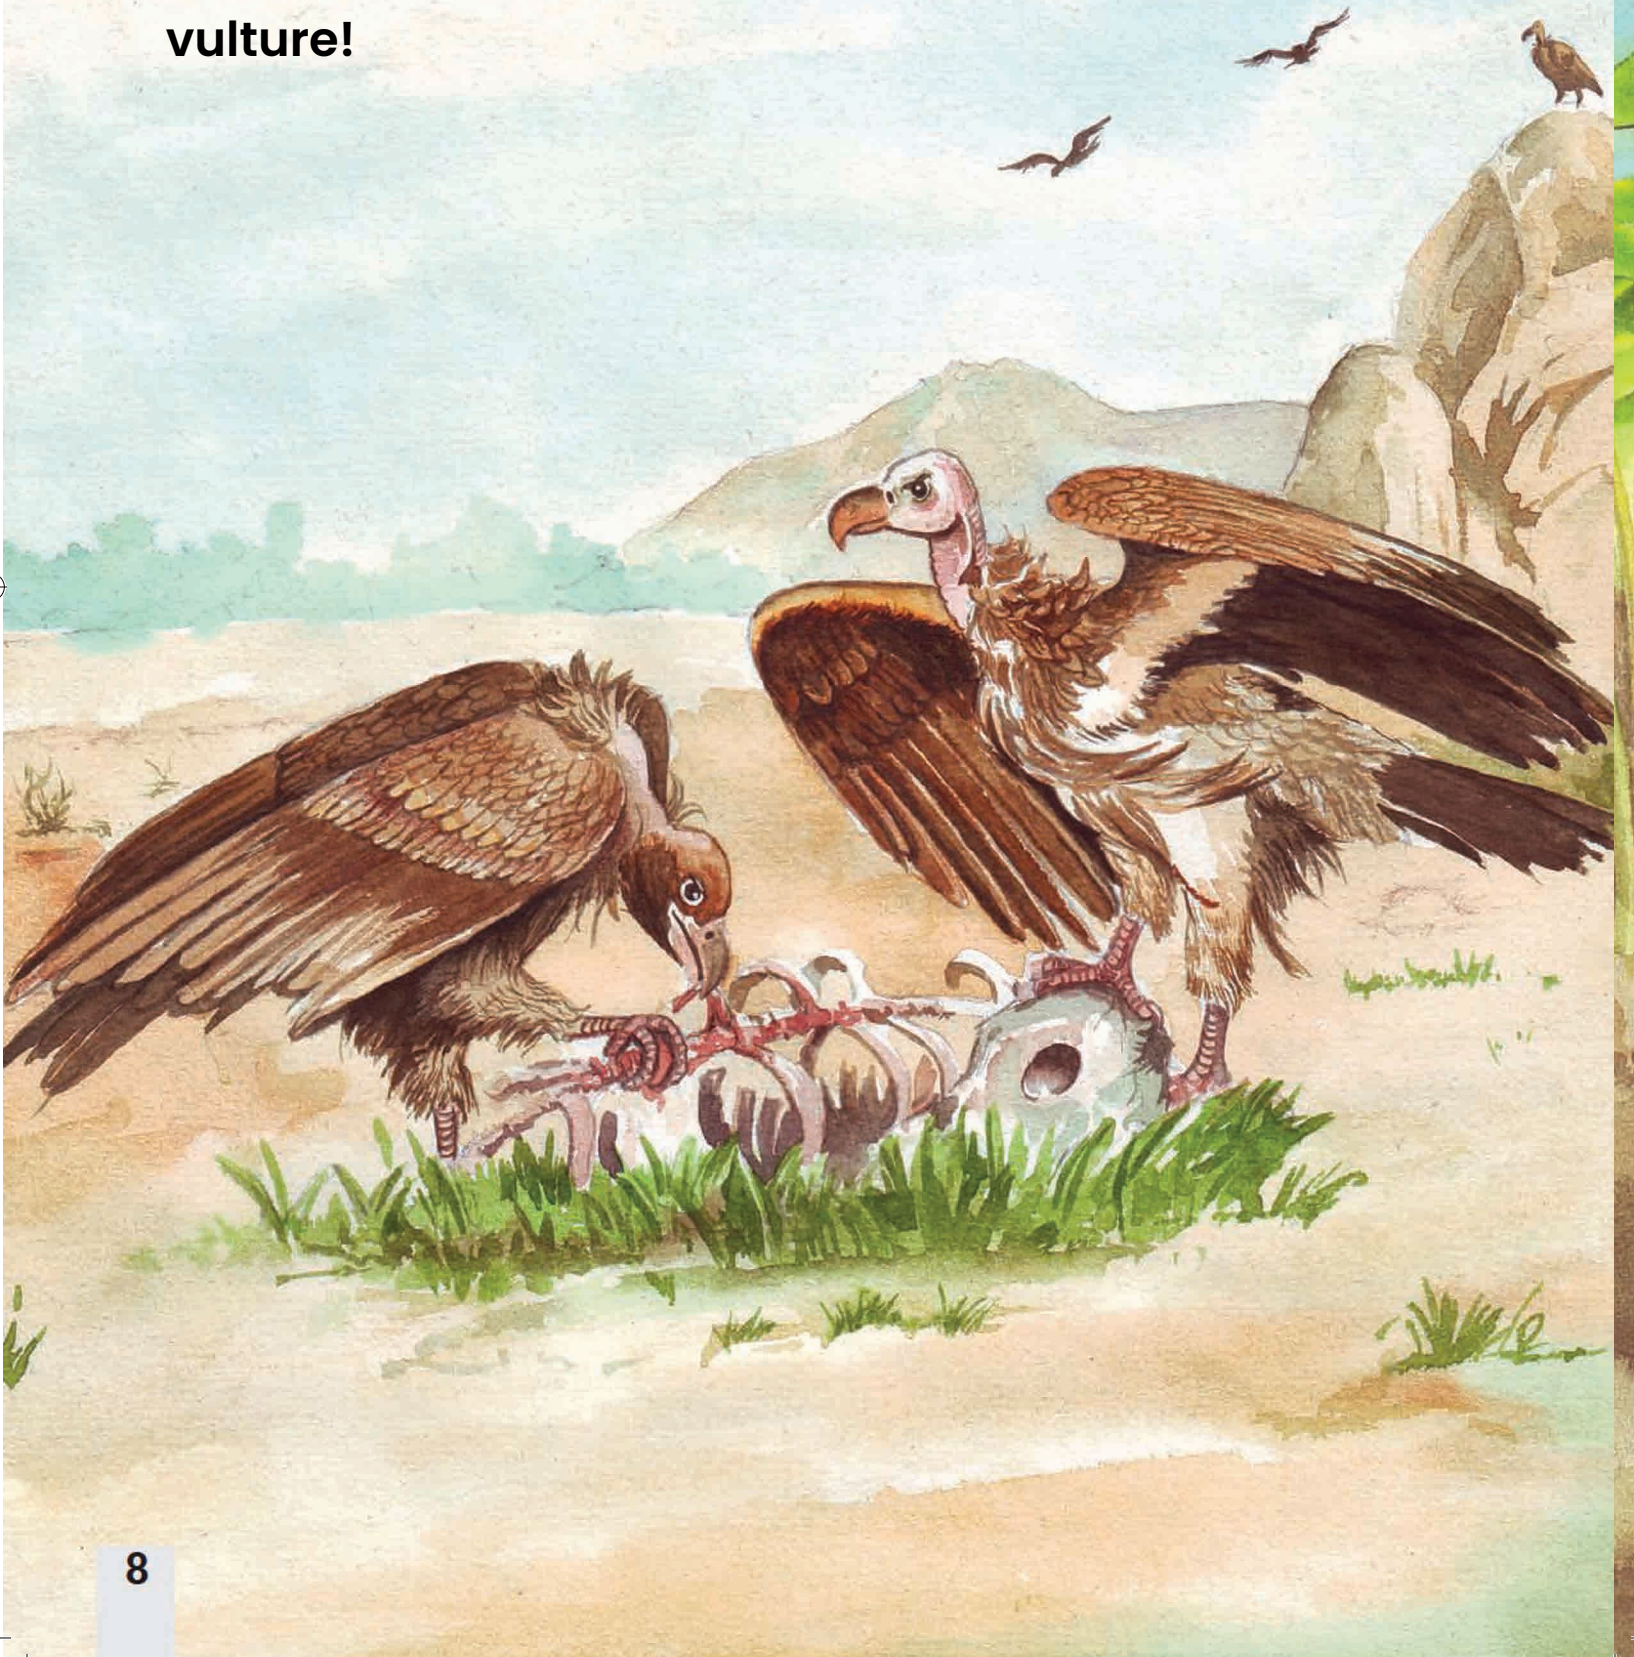

Our Friends in the Wild

Author
Ananta Prasad Wagle

Illustrator
Samit Shrestha

A detailed illustration of a red rooster with a large red comb and wattle, standing on a tall, conical woven basket. The rooster is facing right with its beak open as if crowing. The background features a warm, orange and yellow sky with a large, bright sun low on the horizon, suggesting sunrise. In the foreground, there is a wooden fence and a dirt path. The overall style is that of a classic children's book illustration.

The Time-Watching Bird

**“Cock-a-doodle-doo,
cock-a-doodle-do!”
The Time-Watching
Bird tells us when it’s
morning time. It is the
red rooster!**

The House Watchman

“Woof! Woof!”
Kale, the black dog, is
the House Watchman!

The Postal Bird

A letter here, a letter there. The Postal Bird is the pigeon!

The Talkative Bird

Learning to speak,
learning to sing.
The Talkative Bird is
the parrot!

The Builder Bird

A little bit of mud, a
little bit of water.
The Builder Bird is
the swallow!

The Tailor Bird

A little stitching here, a little knitting there. The Tailor Bird is the weaverbird!

The Cleaner Bird

Cleans the bones,
cleans the landscape.
The Cleaner Bird is the
vulture!

The Little Plougher